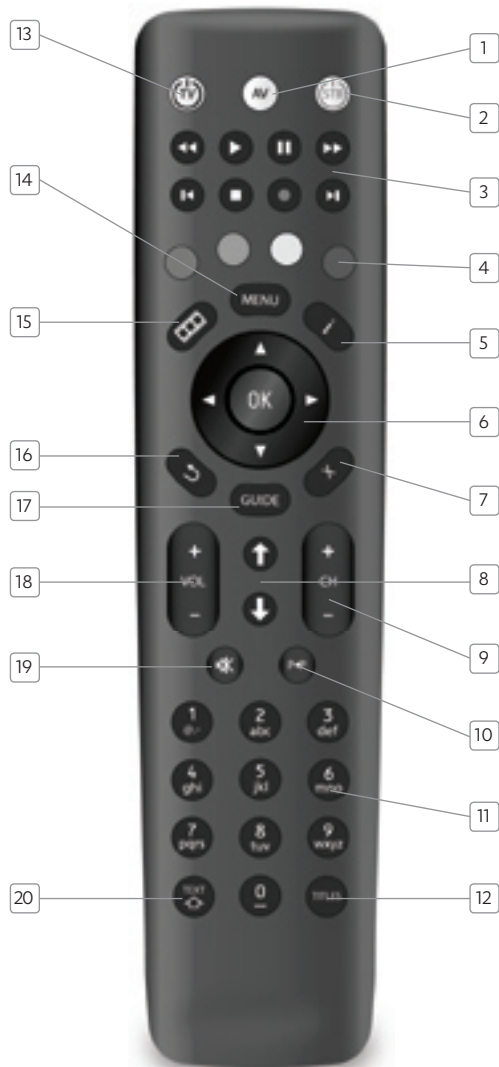

CONTENTS

Remote control layout	4
Inserting batteries	5
Operation and TV control setup (Brand Search)	6
TV control setup (Auto Search)	7
Shift TV functionality, Key fixing, Removing TV functionality	8
Brand code tables	9

REMOTE CONTROL LAYOUT

- 1 TV AV Source Select button
- 2 STB Standby button
- 3 STB PVR Transport buttons
- 4 Colour Navigation buttons
- 5 Information button
- 6 Navigation and OK buttons
- 7 Exit button
- 8 Page Up and Page Down buttons
- 9 Channel Up and Channel Down buttons
- 10 Previous Channel Select button
- 11 Channel Select buttons and text entry
- 12 Subtitles button
- 13 TV Standby button
- 14 STB Menu button
- 15 PVR button
- 16 Back button
- 17 Electronic Program Guide button
- 18 Volume Up and Down buttons
- 19 Mute button
- 20 Teletext button (press and release) and TV SHIFT function (press and hold)