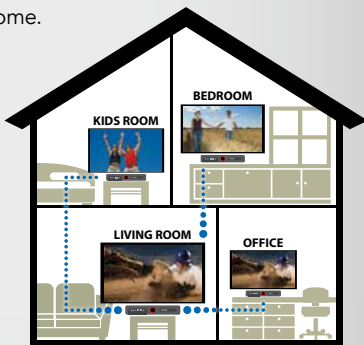

## Enjoy your KMTV experience even more with:

**HD** - Your eyes and ears are in for a real treat! We're bringing you the crystal clear sights and sounds of high definition TV. Add a HD box for a complete TV viewing package from KMTecom. There's over 95 HD channels available and more coming!

**Whole-Home DVR** - Watch recorded shows on any connected TV in your home.

You can schedule and delete recordings from any room. Record a series and ensure you never miss an episode; it automatically skips reruns too! Pause and rewind live TV. Create your own instant replay. Watch TV on your time!

## Get one month FREE, plus FREE Installation\*

\*HD equipment is required for HD channels. After the promotional period, the HD box is \$12.99/month. Whole-Home DVR will be billed at \$9.99/month. If bundling Whole-Home DVR and HD, customer will pay \$19.99. All prices are subject to change. Service availability will depend on location.

## Watch TV Everywhere

When you subscribe to a Basic or Deluxe KMTV programming package, you will also have access to **www.WTVE.net** absolutely FREE! Watch TV Everywhere streams some of your favorite channels and programming – including live TV and full episodes of current TV shows – to your tablet, smartphone, laptop or PC. And it works from anywhere you have an internet connection!