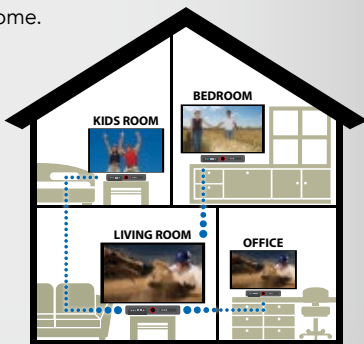

### Enjoy your KMTV experience even more with:

**HD** - Your eyes and ears are in for a real treat! We're bringing you the crystal clear sights and sounds of high definition TV. Add a HD box for a complete TV viewing package from KMTelcom. There's over 95 HD channels available and more coming!

**Whole-Home DVR** - Watch recorded shows on any connected TV in your home.

You can schedule and delete recordings from any room. Record a series and ensure you never miss an episode; it automatically skips reruns too! Pause and rewind live TV. Create your own instant replay. Watch TV on your time!

### Get one month FREE, plus FREE Installation\*

\*HD equipment is required for HD channels. After the promotional period, the HD box is \$12.99/month. Whole-Home DVR will be billed at \$9.99/month. If bundling Whole-Home DVR and HD, customer will pay \$19.99. All prices are subject to change. Service availability will depend on location.

### Watch TV Everywhere

When you subscribe to a Basic or Deluxe KMTV programming package, you will also have access to **www.WTVE.net** absolutely FREE! Watch TV Everywhere streams some of your favorite channels and programming – including live TV and full episodes of current TV shows – to your tablet, smartphone, laptop or PC. And it works from anywhere you have an internet connection!