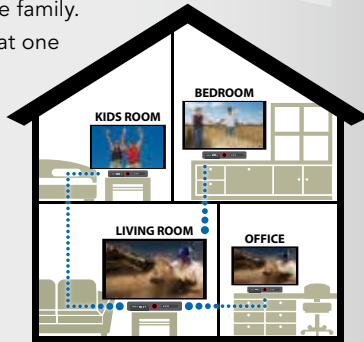

Enjoy your KMTV experience even more with:

High Definition - Enjoy the crystal clear sights and sounds of HD channels! There are over 100 HD channels available. **The HD equipment is $12.99/month**

Whole Home Cloud DVR - Record and store in the cloud, no DVR box in your home. Set up recording folders for each member of the family.

Record up to 6 shows at one time. RestartTV when used with Cloud DVR gives you the freedom to record from the beginning of the show. Store up to 200 hours in standard definition or 75 hours of HD.