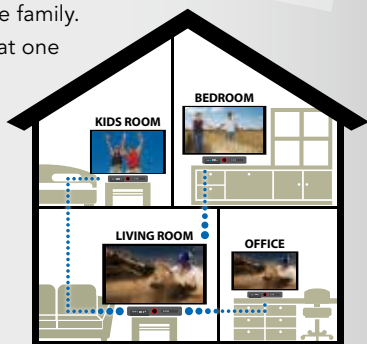

Enjoy your KMTV experience even more with:

High Definition - Enjoy the crystal clear sights and sounds of HD channels! There are over 100 HD channels available. **The HD equipment is $12.99/month**

Whole Home Cloud DVR - Record and store in the cloud, no DVR box in your home. Set up recording folders for each member of the family.

Record up to 6 shows at one time. RestartTV when used with Cloud DVR gives you the freedom to record from the beginning of the show. Store up to 200 hours in standard definition or 75 hours of HD.